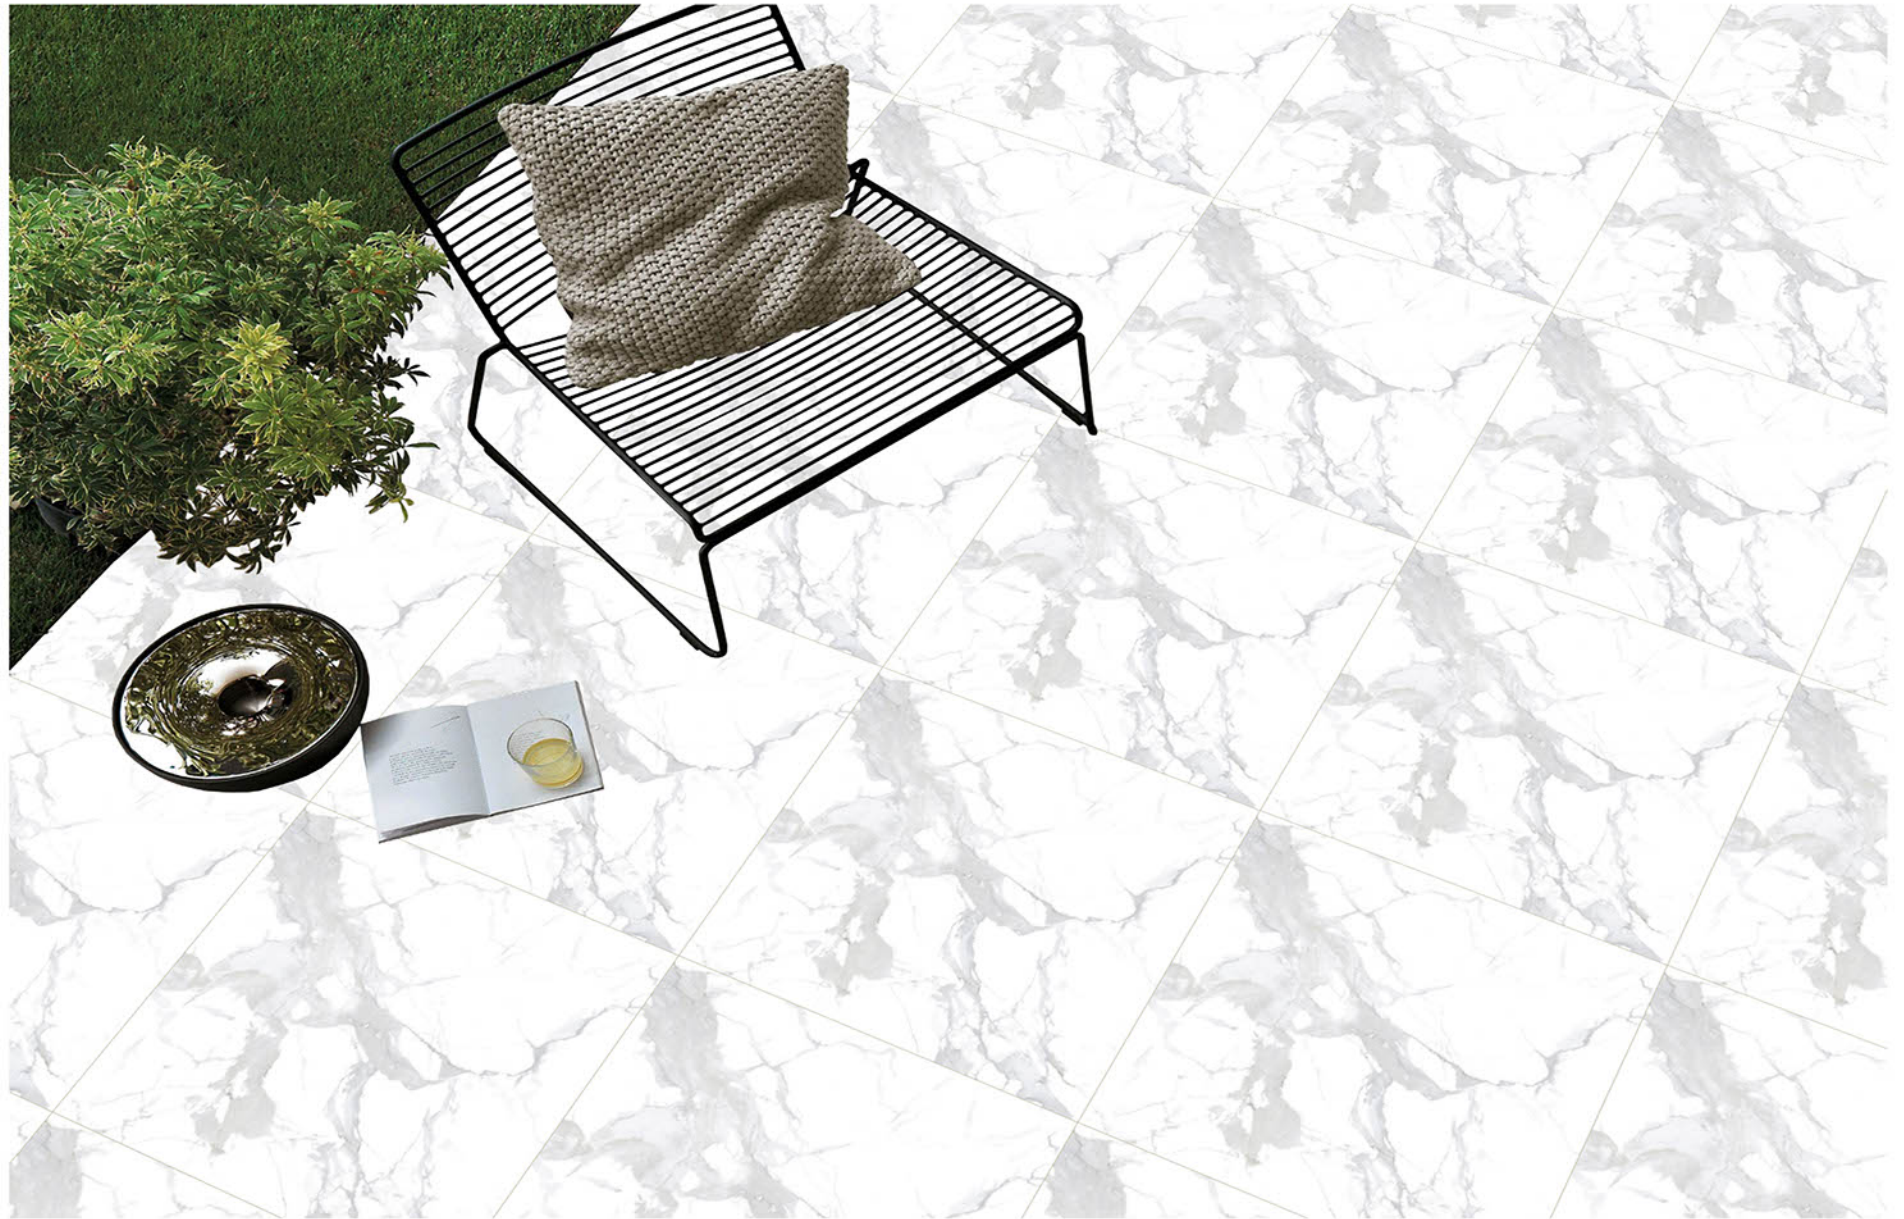

Applicable On
Wall & Floor

HD
Clarity

Random
Design

Zero
Maintenance

Eco
Friendly