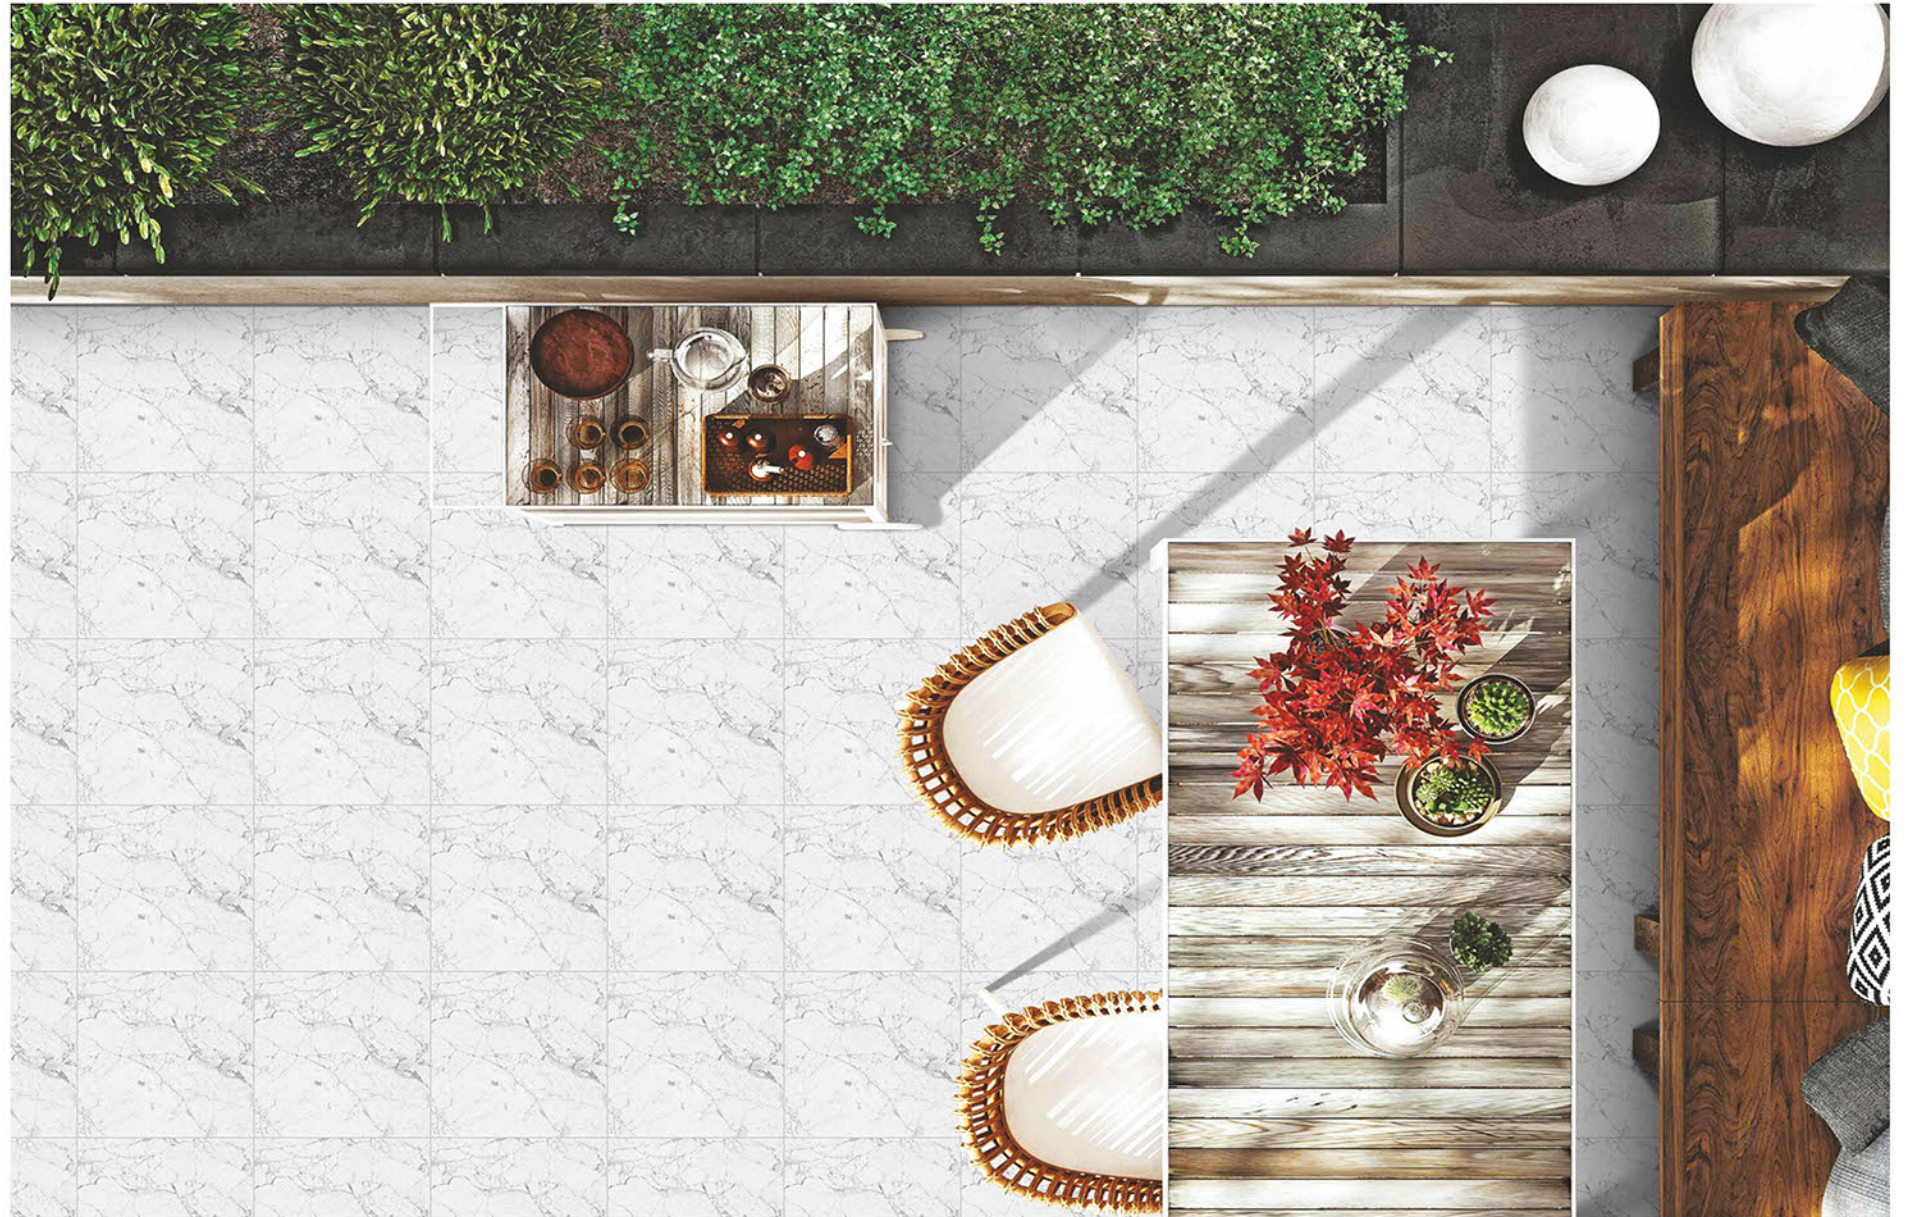

400x400MM | VITRIFIED
PARKING TILES

PLAIN SERISE

PL-091

Applicable On
Wall & Floor

HD
Clarity

Random
Design

Zero
Maintenance

Eco
Friendly