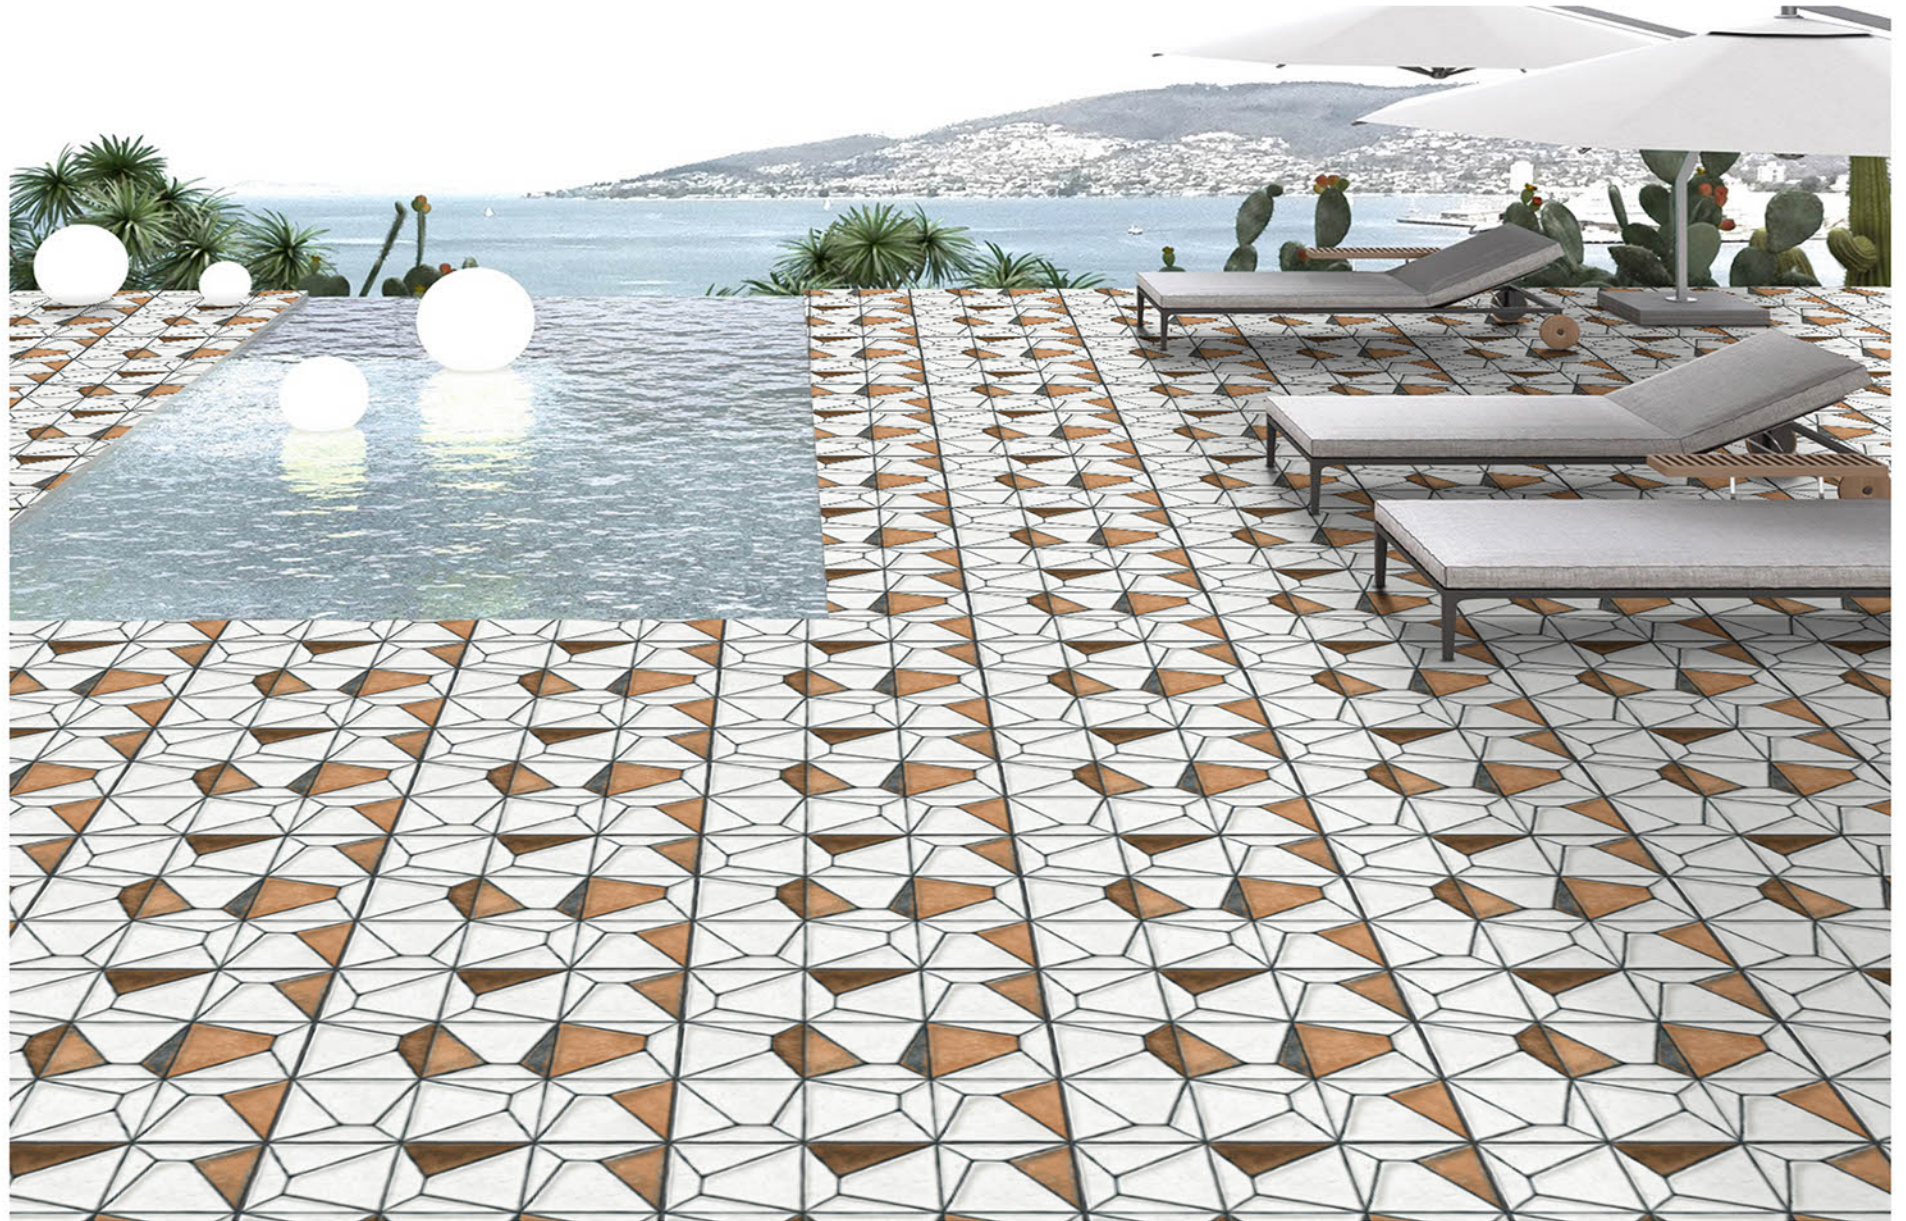

Applicable On
Wall & Floor

HD
Clarity

Random
Design

Zero
Maintenance

Eco
Friendly