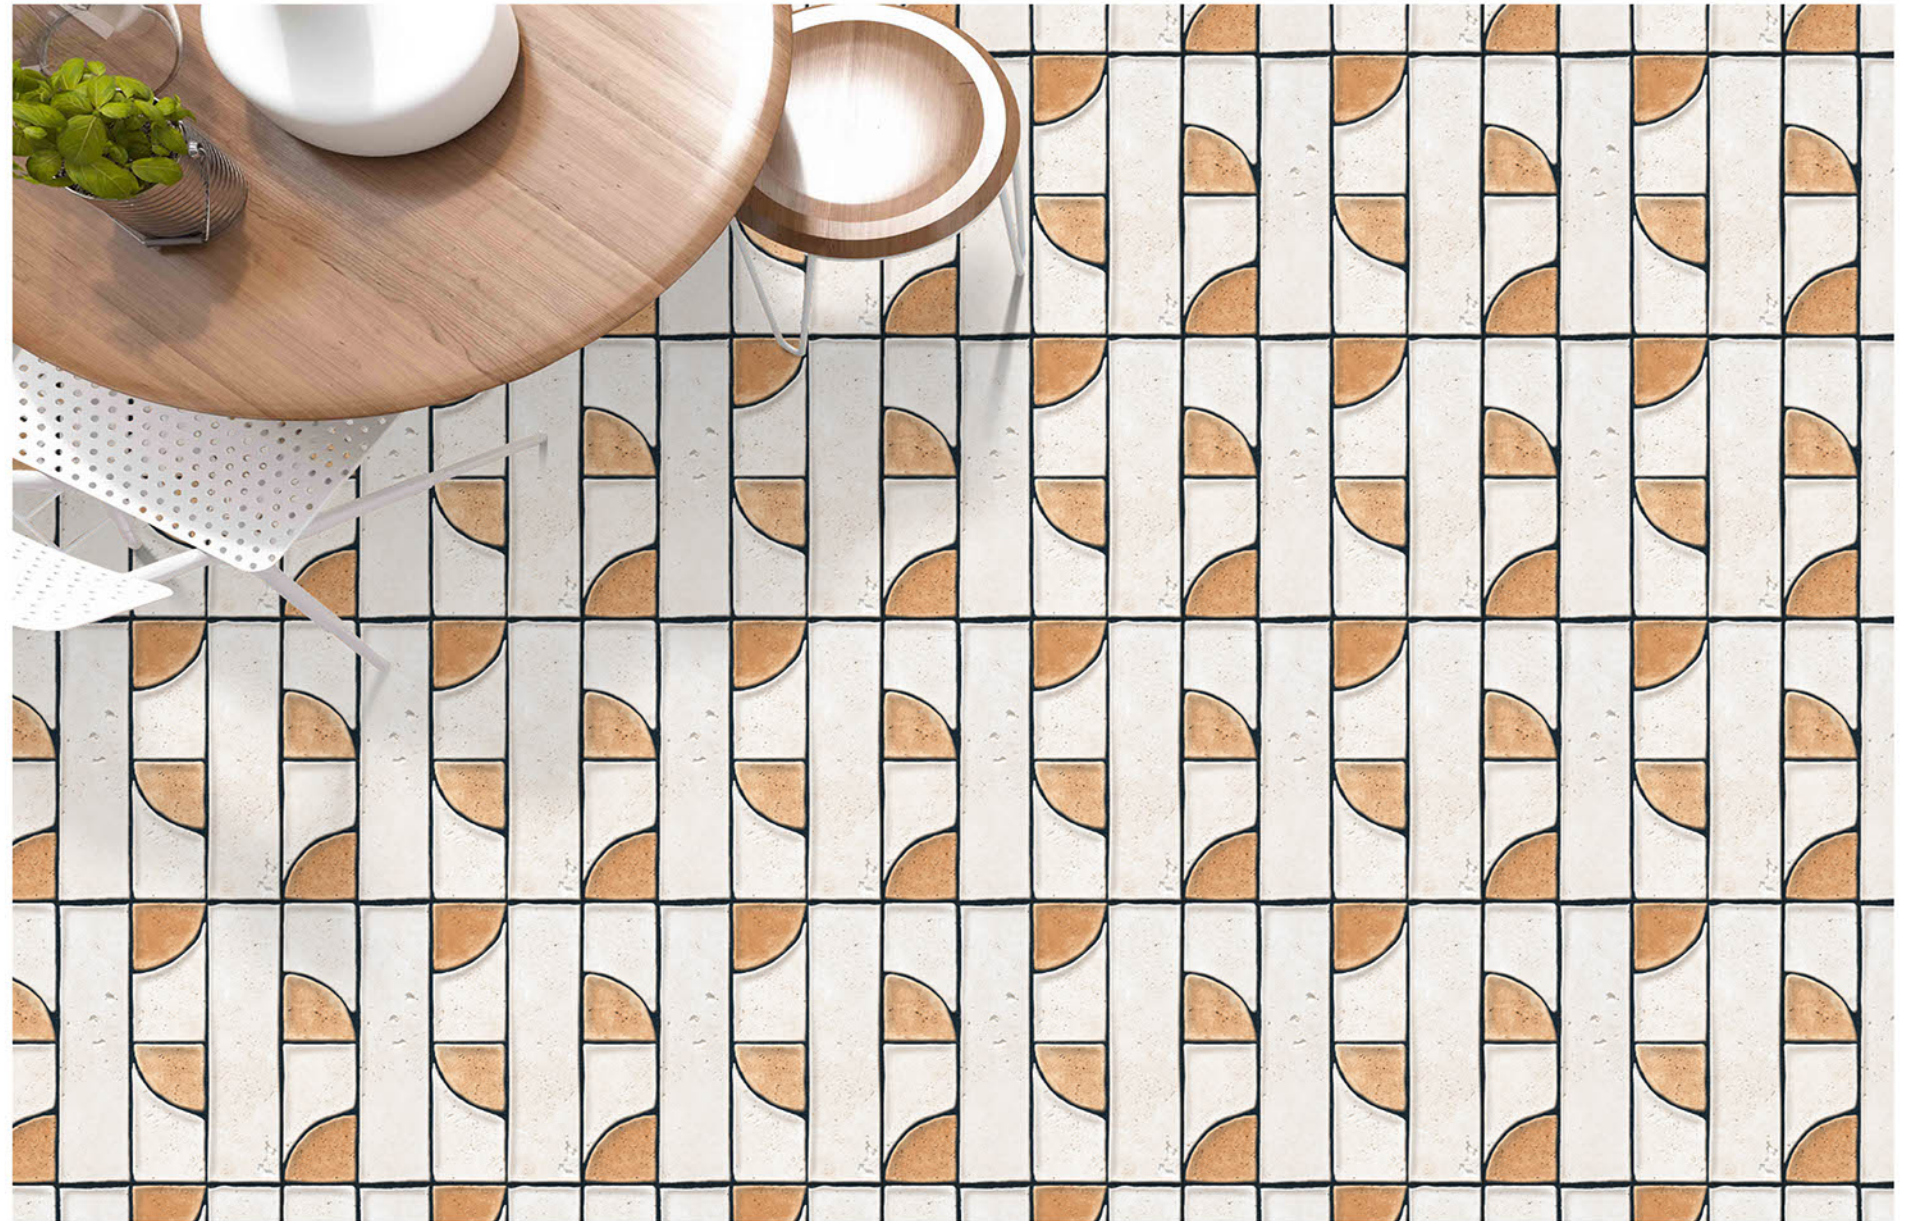

Applicable On
Wall & Floor

HD
Clarity

Random
Design

Zero
Maintenance

Eco
Friendly