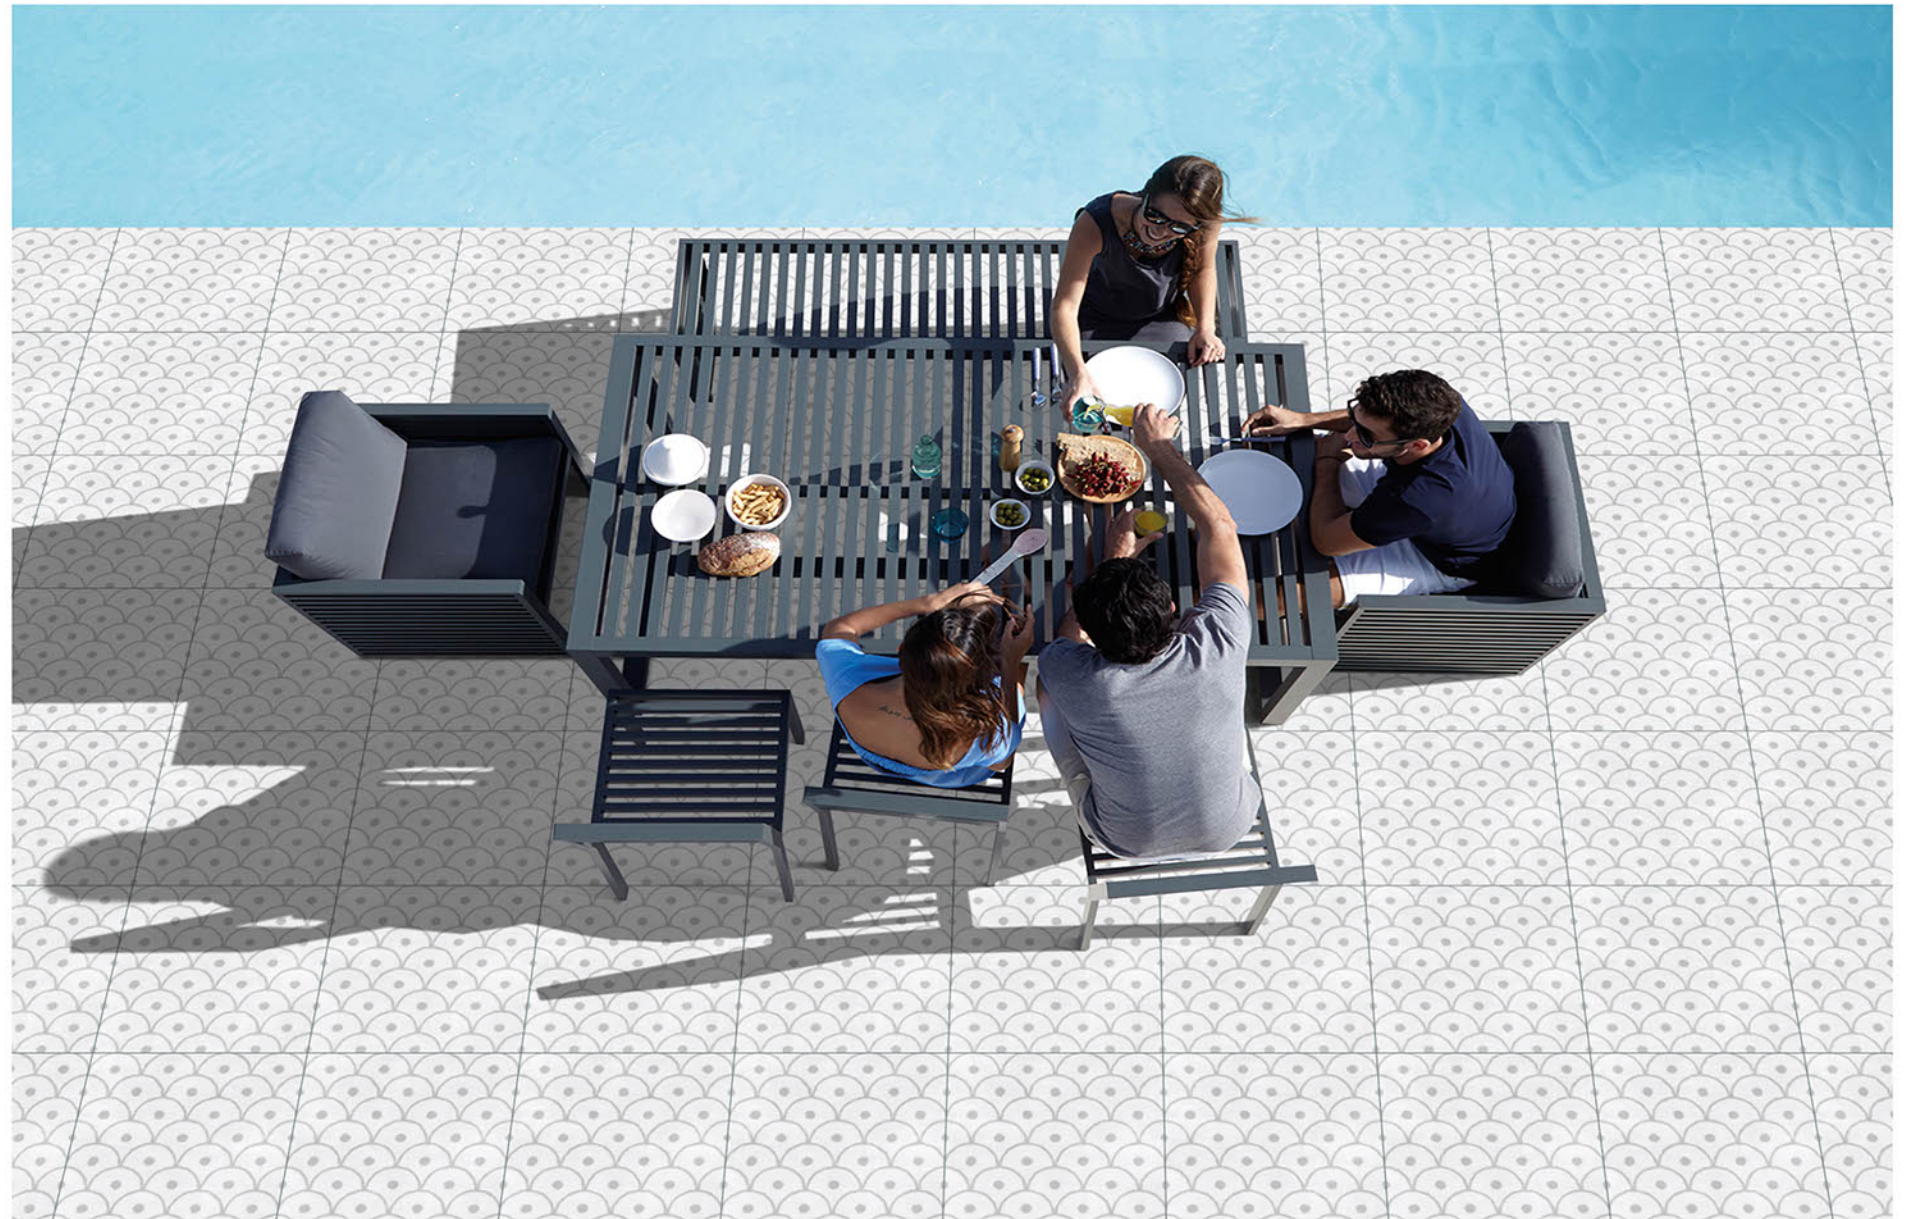

Applicable On
Wall & Floor

HD
Clarity

Random
Design

Zero
Maintenance

Eco
Friendly